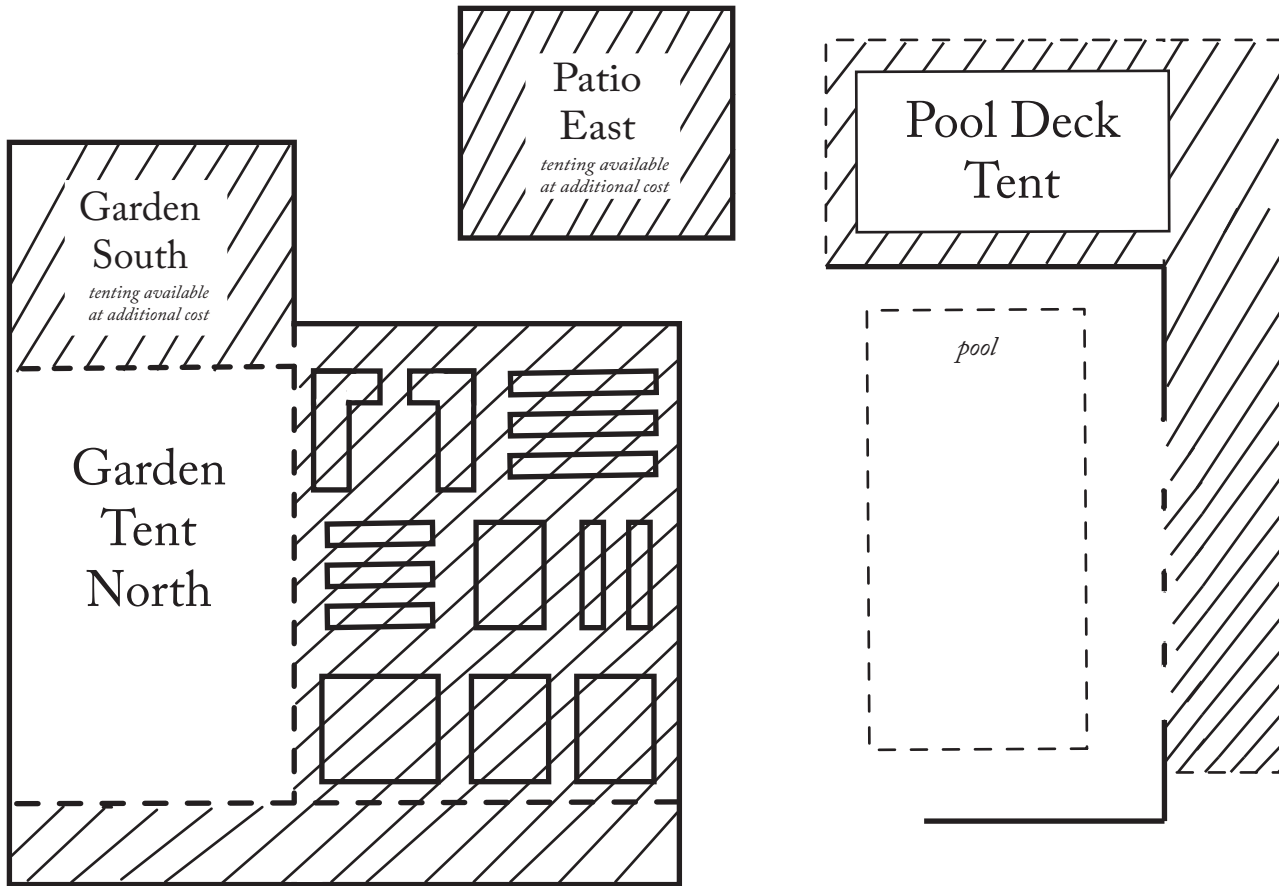

Exterior Event Spaces

 Outside, unsheltered

Space	Dimensions	Square Feet	Banquet Capacity	Theatre Capacity
Garden North	30' x 90'	2,700	125	225
Garden South	30' x 40'	1,200	75	125
Garden Both	30' x 130'	3,900	200	350
Pool Deck	20' x 40'	800	60	70
Patio	28' x 35'	980	50	60